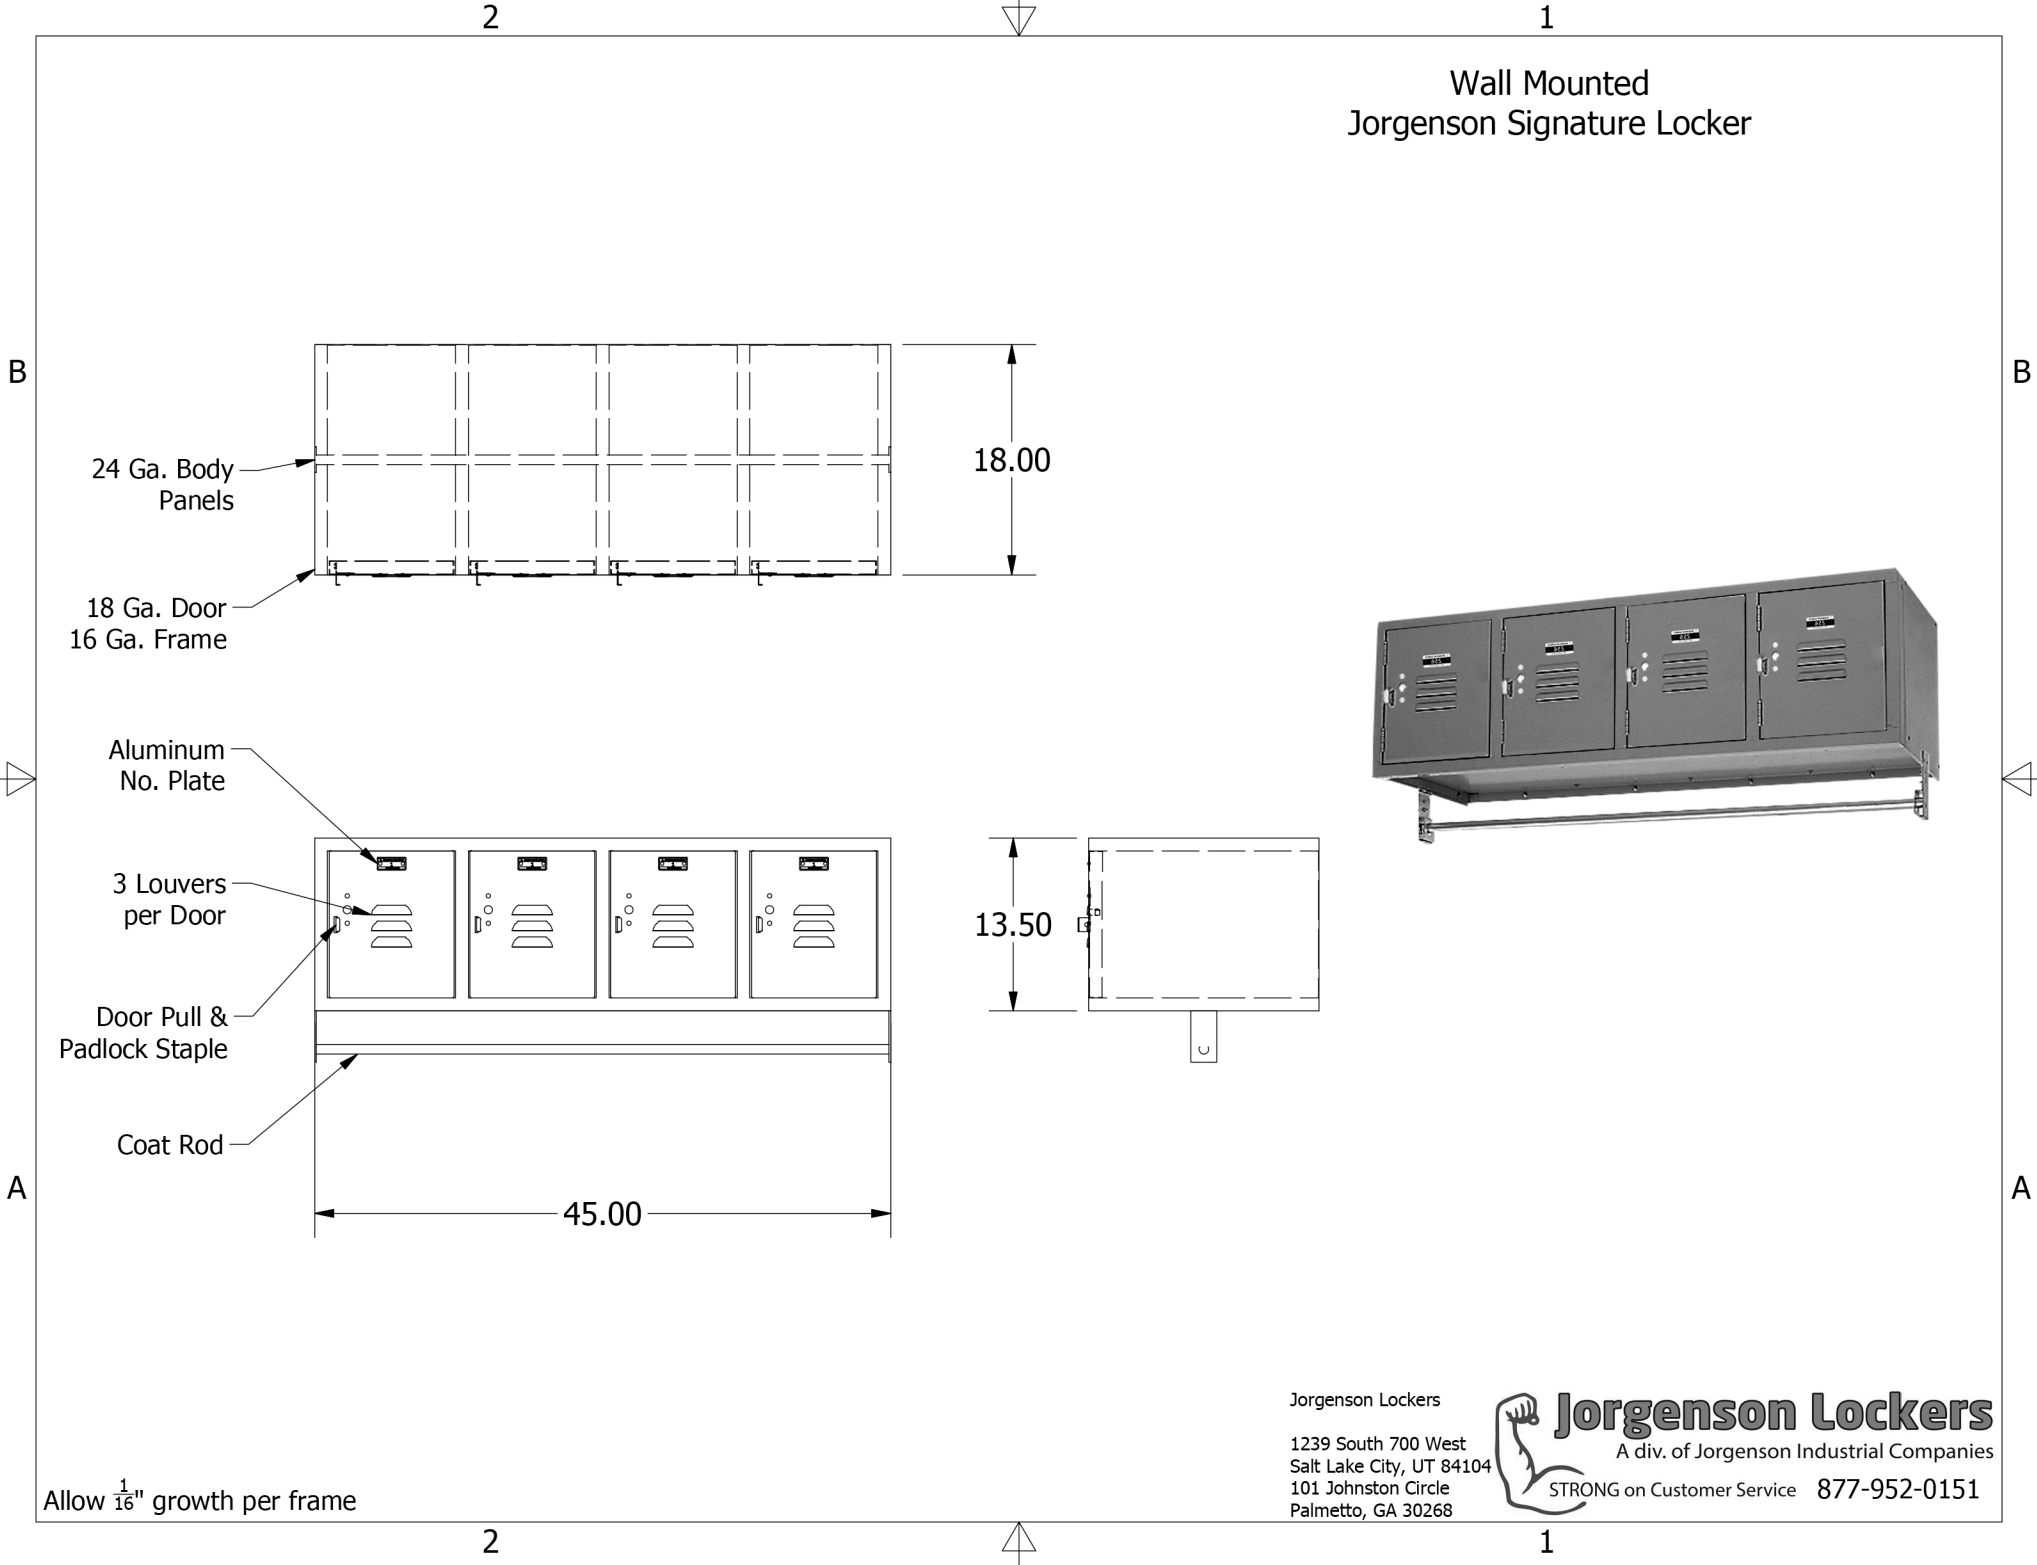

Wall Mounted
Jorgenson Signature Locker

Allow $\frac{1}{16}$ " growth per frame

Jorgenson Lockers

1239 South 700 West
Salt Lake City, UT 84104
101 Johnston Circle
Palmetto, GA 30268

Jorgenson Lockers
A div. of Jorgenson Industrial Companies
STRONG on Customer Service 877-952-0151